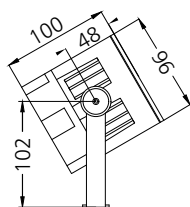

Marcopia

LED	Typ CRI	Body Finish	Voltage	IP / IK Rating	Dimming Options	Filter Options	Accessories
High Power 3 Step MacAdam L90-B10 60,000Hrs	92	Matt Grey Matt Black	AC230V DC24V	IP65 IK05	Non Dim Triac Analog Dali 	Honeycomb	Cowl Spike

Marcopia Square

Square 3
#3006