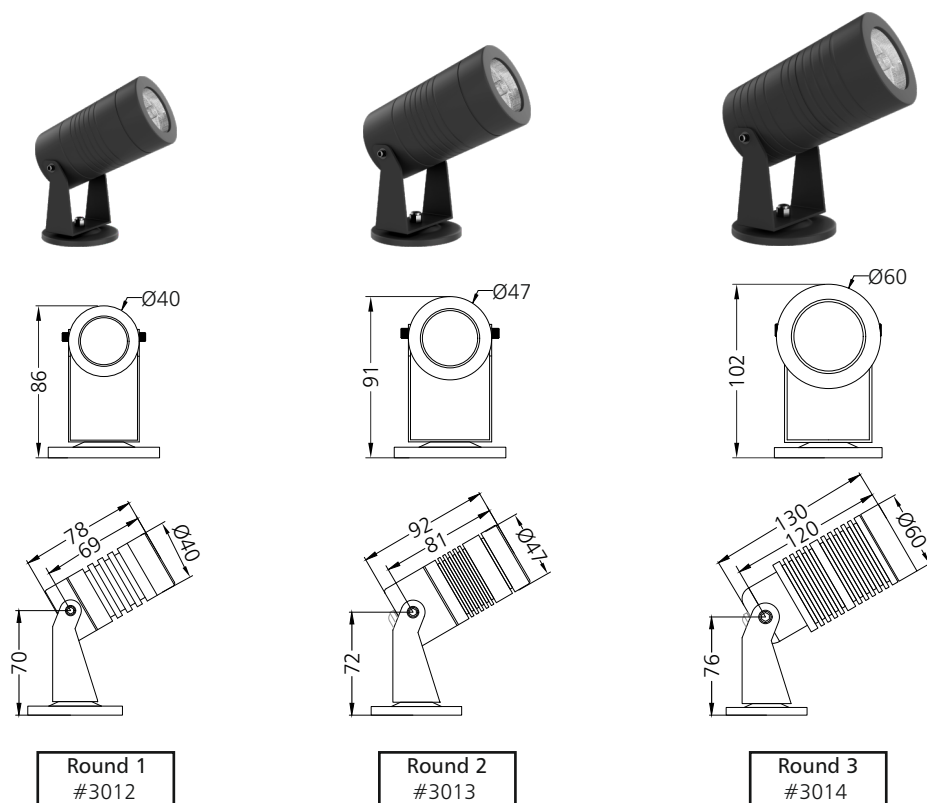

Marcopia

LED	Typ CRI	Body Finish	Voltage	IP / IK Rating	Dimming Options	Filter Options	Accessories
Array 3 Step MacAdam L90-B10 60,000Hrs	95	Matt Grey Matt Black	AC230V DC24V	IP65 IK05	Non Dim Triac Analog Dali 	Honeycomb	Cowl Spike Tree Strap

Marcopia Round

Power	1W/3W	6W	10W/12W
Lumen / CCT	85lm/250lm - 3000K	545lm - 3000K	910lm/1090lm - 3000K 460lm/550lm - Red 720lm/865lm - Green 390lm/465lm - Blue
UGR	<19	<19	<19
Beam Angle	15° 24° 38°	15° 24° 38°	10° 15° 24° 36° 60°
Driver Placement	In-built - AC230V Remote - DC24V	In-built - AC230V Remote - DC24V	In-built - AC230V Remote - DC24V