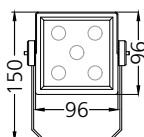

Marcopia

LED	Typ CRI	Body Finish	Voltage	IP / IK Rating	Dimming Options	Filter Options	Accessories
High Power 3 Step MacAdam L90-B10 60,000Hrs	92	Matt Grey Matt Black	AC230V DC24V	IP65 IK05	Non Dim Triac Analog Dali 	Honeycomb	Cowl Spike

Marcopia Square

Square 3
#3006