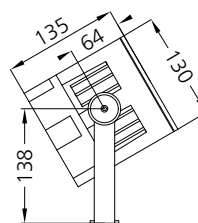

Square 4
#3007

Power	9W/18W	16W/32W
Lumen / CCT	790lm/1580lm - 3000K 440lm/880lm - Red 685lm/1365lm - Green 380lm/760lm - Blue	1404lm/2805lm - 3000K 785lm/1570lm - Red 1216lm/2430lm - Green 670lm/1345lm - Blue
UGR	< 19	< 19
Beam Angle	5° 10° 15° 24° 38° 45° 60°	5° 10° 15° 24° 38° 45° 60°
Driver Placement	In-built - AC230V Remote - DC24V	In-built - AC230V Remote - DC24V