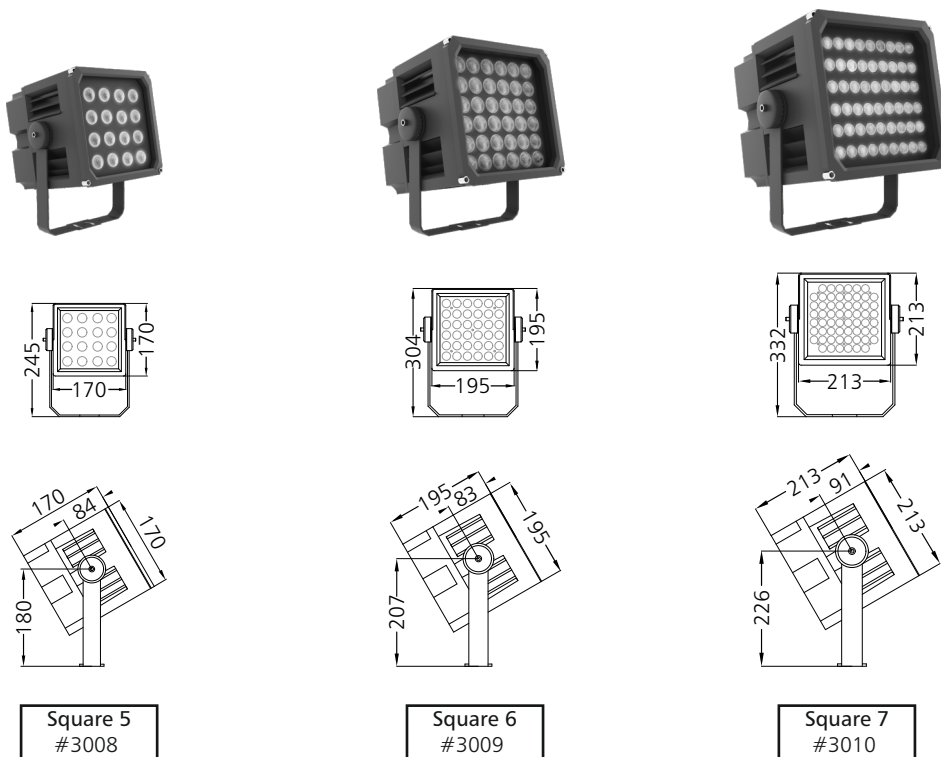

Marcopia

LED	Typ CRI	Body Finish	Voltage	IP / IK Rating	Dimming Options	Filter Options	Accessories
High Power 3 Step MacAdam L90-B10 60,000Hrs	92	Matt Grey	AC230V	IP65 IK05	Non Dim Triac Analog Dali 	Honeycomb	Cowl

Marcopia Square

	Square 5 #3008	Square 6 #3009	Square 7 #3010
Power	25W/48W	36W/72W	60W/120W
Lumen / CCT	2105lm/4210lm - 3000K 1175lm/2350lm - Red 1825lm/3645lm - Green 1010lm/2016lm - Blue	3150lm/6310lm - 3000K 1765lm/3525lm - Red 2735lm/5470lm - Green 1510lm/3025lm - Blue	5255lm/10515lm - 3000K 2940lm/5880lm - Red 4560m/9120lm - Green 2520lm/5040lm - Blue
UGR	<19	<19	<19
Beam Angle	5° 10° 15° 24° 38° 45° 60°	5° 10° 15° 24° 38° 45° 60°	5° 10° 15° 24° 38° 45° 60°
Driver Placement	In-built - AC230V	In-built - AC230V	In-built - AC230V