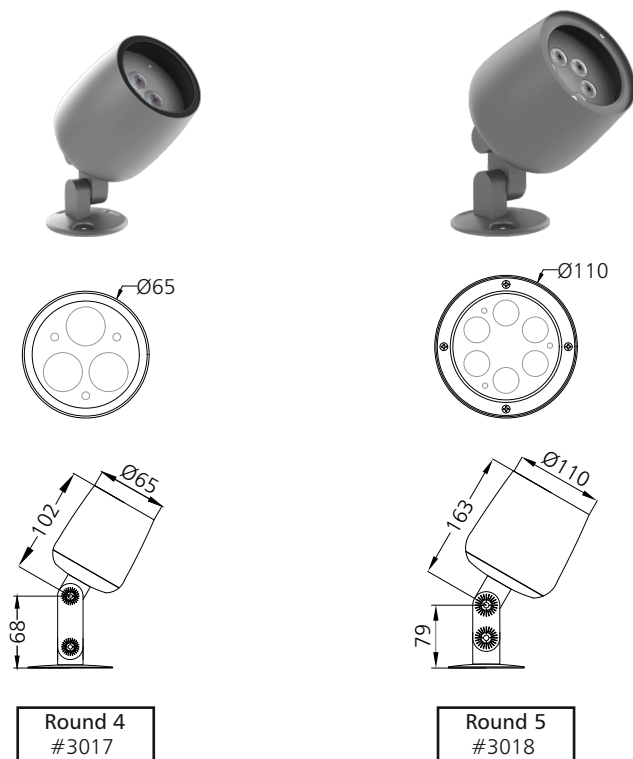

Marcopia

LED	Typ CRI	Body Finish	Voltage	IP / IK Rating	Dimming Options	Filter Options	Accessories
High Power 3 Step MacAdam L90-B10 60,000Hrs	92	Matt Grey	AC230V DC24V	IP65 IK05	Non Dim Triac Analog Dali 	Honeycomb	Cowl Pole Bracket Spike Tree Strap

Marcopia Round

Power	6W/9W	9W/18W
Lumen / CCT	510lm/765lm - 3000K 276lm/415lm - Red 432lm/650lm - Green 234lm/350lm - Blue	765lm/1520lm - 3000K 415lm/830lm - Red 650lm/1295lm - Green 350lm/700lm - Blue
UGR	<19	<19
Beam Angle	10° 15° 24° 38° 45° 60°	10° 15° 24° 38° 45° 60°
Driver Placement	In-built - AC230V Remote - DC24V	In-built - AC230V Remote - DC24V