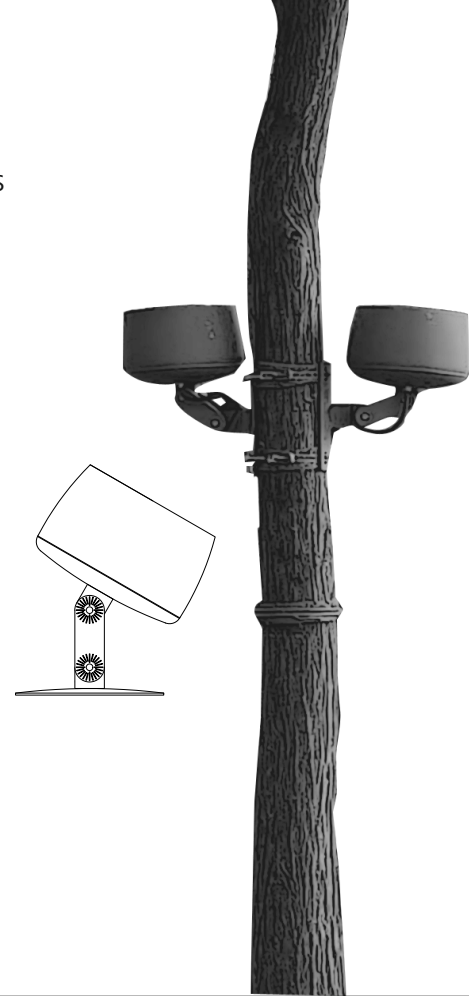

Marcopia

An extensive range of round and square planter
uplights & projectors with feature add ons like
tree straps or pole mounted brackets

Project - Six Senses Spa & Resort
Thimpu, Bhutan

Marcopia Round - Features

A complete range of round fixtures for planter uplights and projectors

- 8 Sizes
- Multiple Beam Angle Options
- Pole & Wall Mount Bracket
- Tree Strap Mounting
- Base & Spike Mount Options
- Add-on cowl accessory
- RGB Digital Control

Marcopia Square - Features

A complete range of square fixtures for planter uplights and projectors

- 5 Sizes
- Multiple Beam Angle Options
- Tree Strap Mounting
- Base & Spike Mount Options
- Add-on cowl accessory
- RGB Digital Control