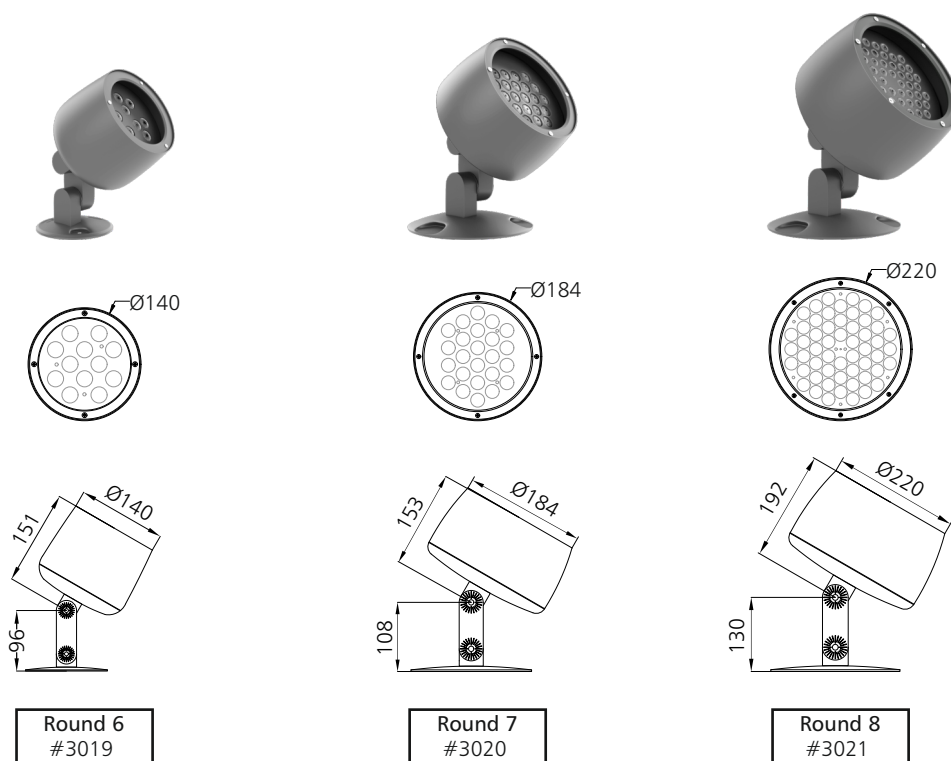

Marcopia

LED	Typ CRI	Body Finish	Voltage	IP / IK Rating	Dimming Options	Filter Options	Accessories
High Power 3 Step MacAdam L90-B10 60,000Hrs	92	Matt Grey	AC230V DC24V	IP65 IK05	Non Dim Triac Analog Dali 	Honeycomb	Cowl Pole Bracket Tree Strap

Marcopia Round

Power	12W/25W	25W/48W	72W/90W
Lumen / CCT	1015lm/2030lm - 3000K 550lm/1105lm - Red 865lm/1730lm - Green 465lm/935lm - Blue	2030lm/4060lm - 3000K 1105lm/2210lm - Red 1730lm/3455lm - Green 935lm/1870lm - Blue	6080lm/7610lm - 3000K 3310lm/4140lm - Red 5190lm/6480lm - Green 2810lm/3510lm - Blue
UGR	<19	<19	<19
Beam Angle	10° 15° 24° 38° 45° 60°	10° 15° 24° 38° 45° 60°	10° 15° 24° 38° 45° 60°
Driver Placement	In-built - AC230V Remote - DC24V	In-built - AC230V Remote - DC24V	In-built - AC230V Remote - DC24V