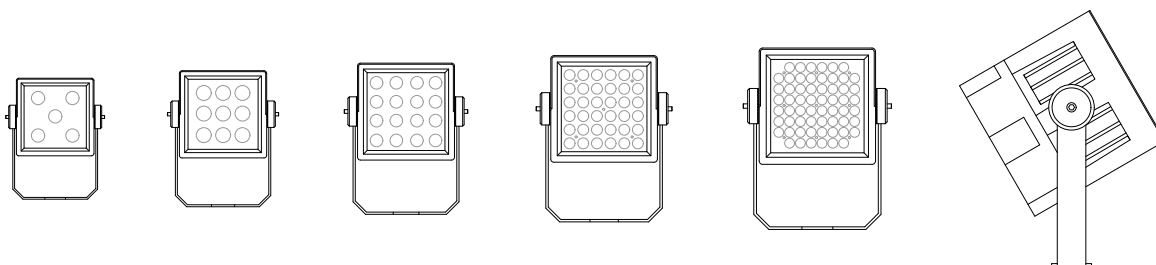

A complete range of round fixtures for planter uplights and projectors

- 8 Sizes
- Multiple Beam Angle Options
- Pole & Wall Mount Bracket
- Tree Strap Mounting
- Base & Spike Mount Options
- Add-on cowl accessory
- RGB Digital Control

Marcopia Square - Features

A complete range of square fixtures for planter uplights and projectors

- 5 Sizes
- Multiple Beam Angle Options
- Tree Strap Mounting
- Base & Spike Mount Options
- Add-on cowl accessory
- RGB Digital Control