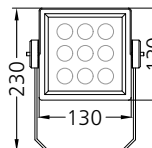

Square 4
#3007

Power	9W/18W	16W/32W
Lumen / CCT	790lm/1580lm - 3000K 440lm/880lm - Red 685lm/1365lm - Green 380lm/760lm - Blue	1404lm/2805lm - 3000K 785lm/1570lm - Red 1216lm/2430lm - Green 670lm/1345lm - Blue
UGR	< 19	< 19
Beam Angle	5° 10° 15° 24° 38° 45° 60°	5° 10° 15° 24° 38° 45° 60°
Driver Placement	In-built - AC230V Remote - DC24V	In-built - AC230V Remote - DC24V