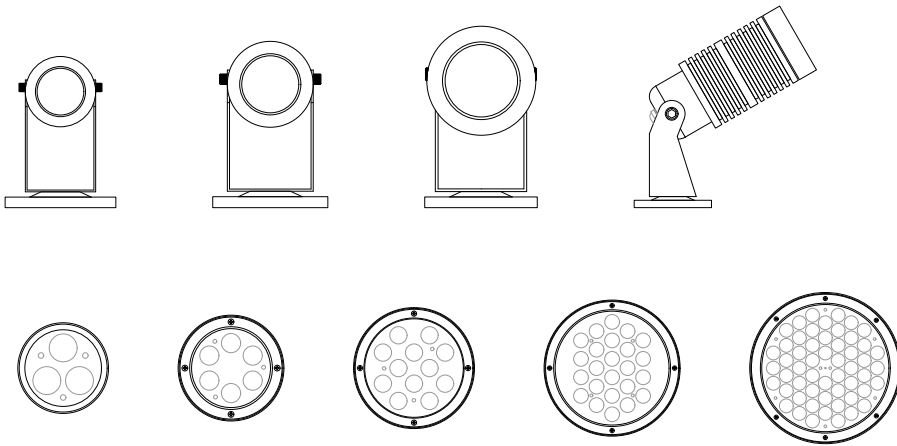

Marcopia

An extensive range of round and square planter
uplights & projectors with feature add ons like
tree straps or pole mounted brackets

Project - Six Senses Spa & Resort
Thimpu, Bhutan

Marcopia Round - Features

A complete range of round fixtures for planter uplights and projectors

- 8 Sizes
- Multiple Beam Angle Options
- Pole & Wall Mount Bracket
- Tree Strap Mounting
- Base & Spike Mount Options
- Add-on cowl accessory
- RGB Digital Control

Marcopia Square - Features

A complete range of square fixtures for planter uplights and projectors

- 5 Sizes
- Multiple Beam Angle Options
- Tree Strap Mounting
- Base & Spike Mount Options
- Add-on cowl accessory
- RGB Digital Control